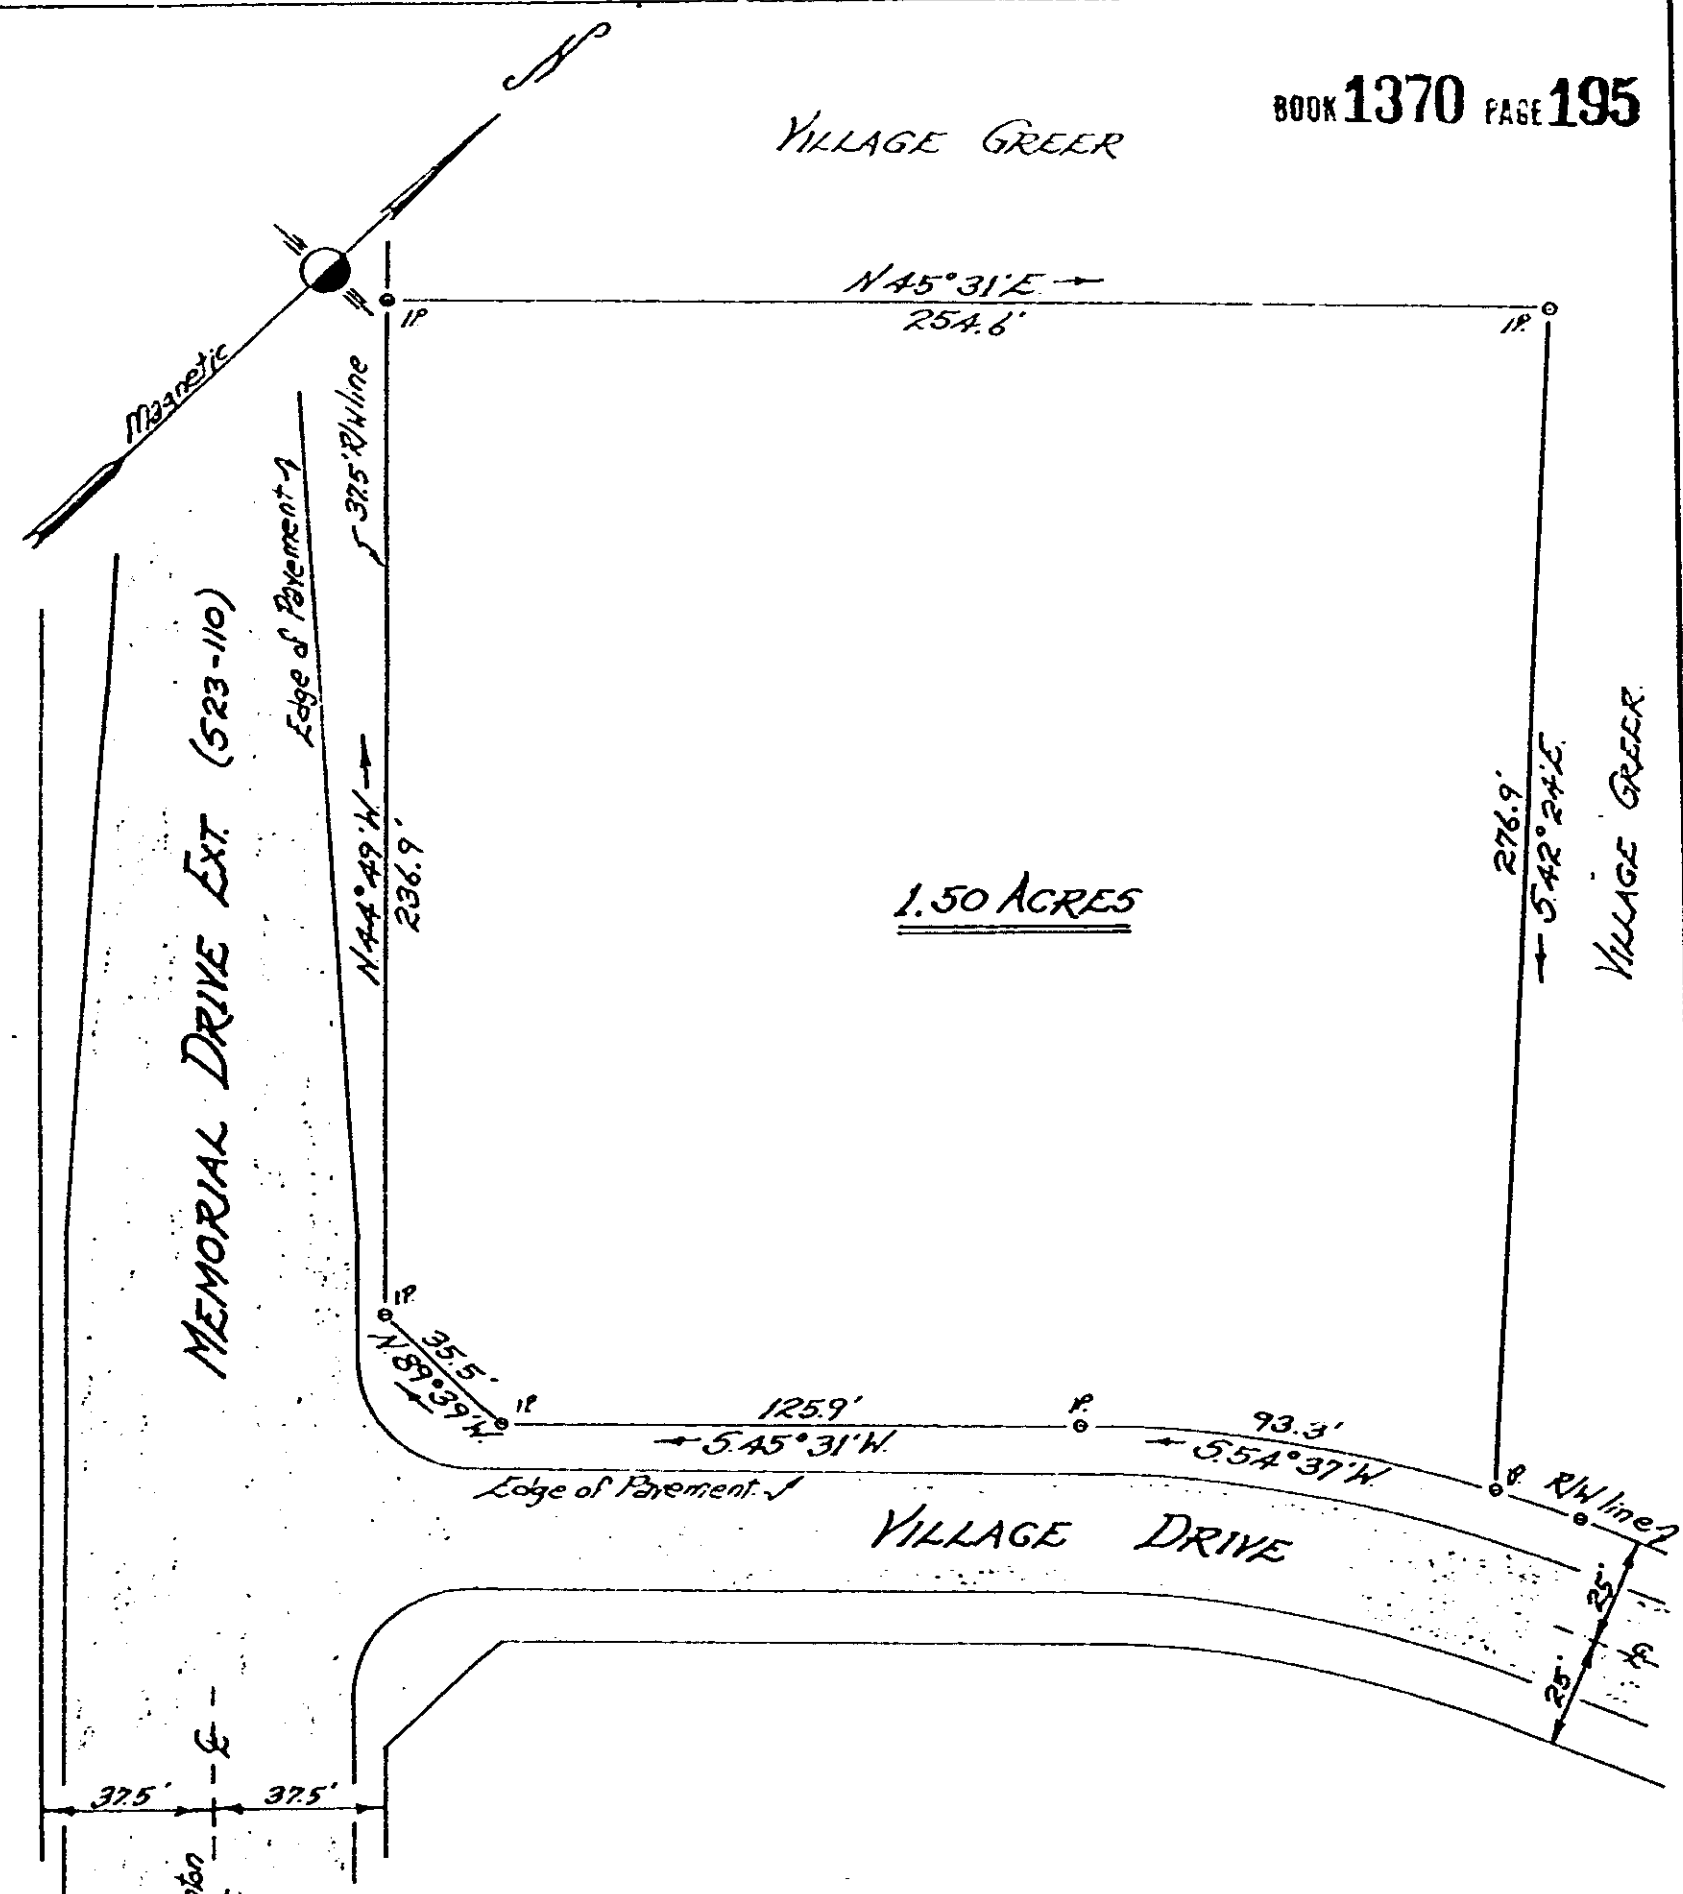

VILLAGE GREER

1.50 ACRES

PROPERTY OF
JOHN E. WALTON

Located in Greer

GREENVILLE COUNTY,

SOUTH CAROLINA.

SCALE: 1" = 50 FEET

MAY 19 1976.

Tri-State Surveyors
109 Few Street
Greer, S. C. 29651

32152

RECORDED NOV 14 '76 At 1:32 P.M.

4328 RV-2J